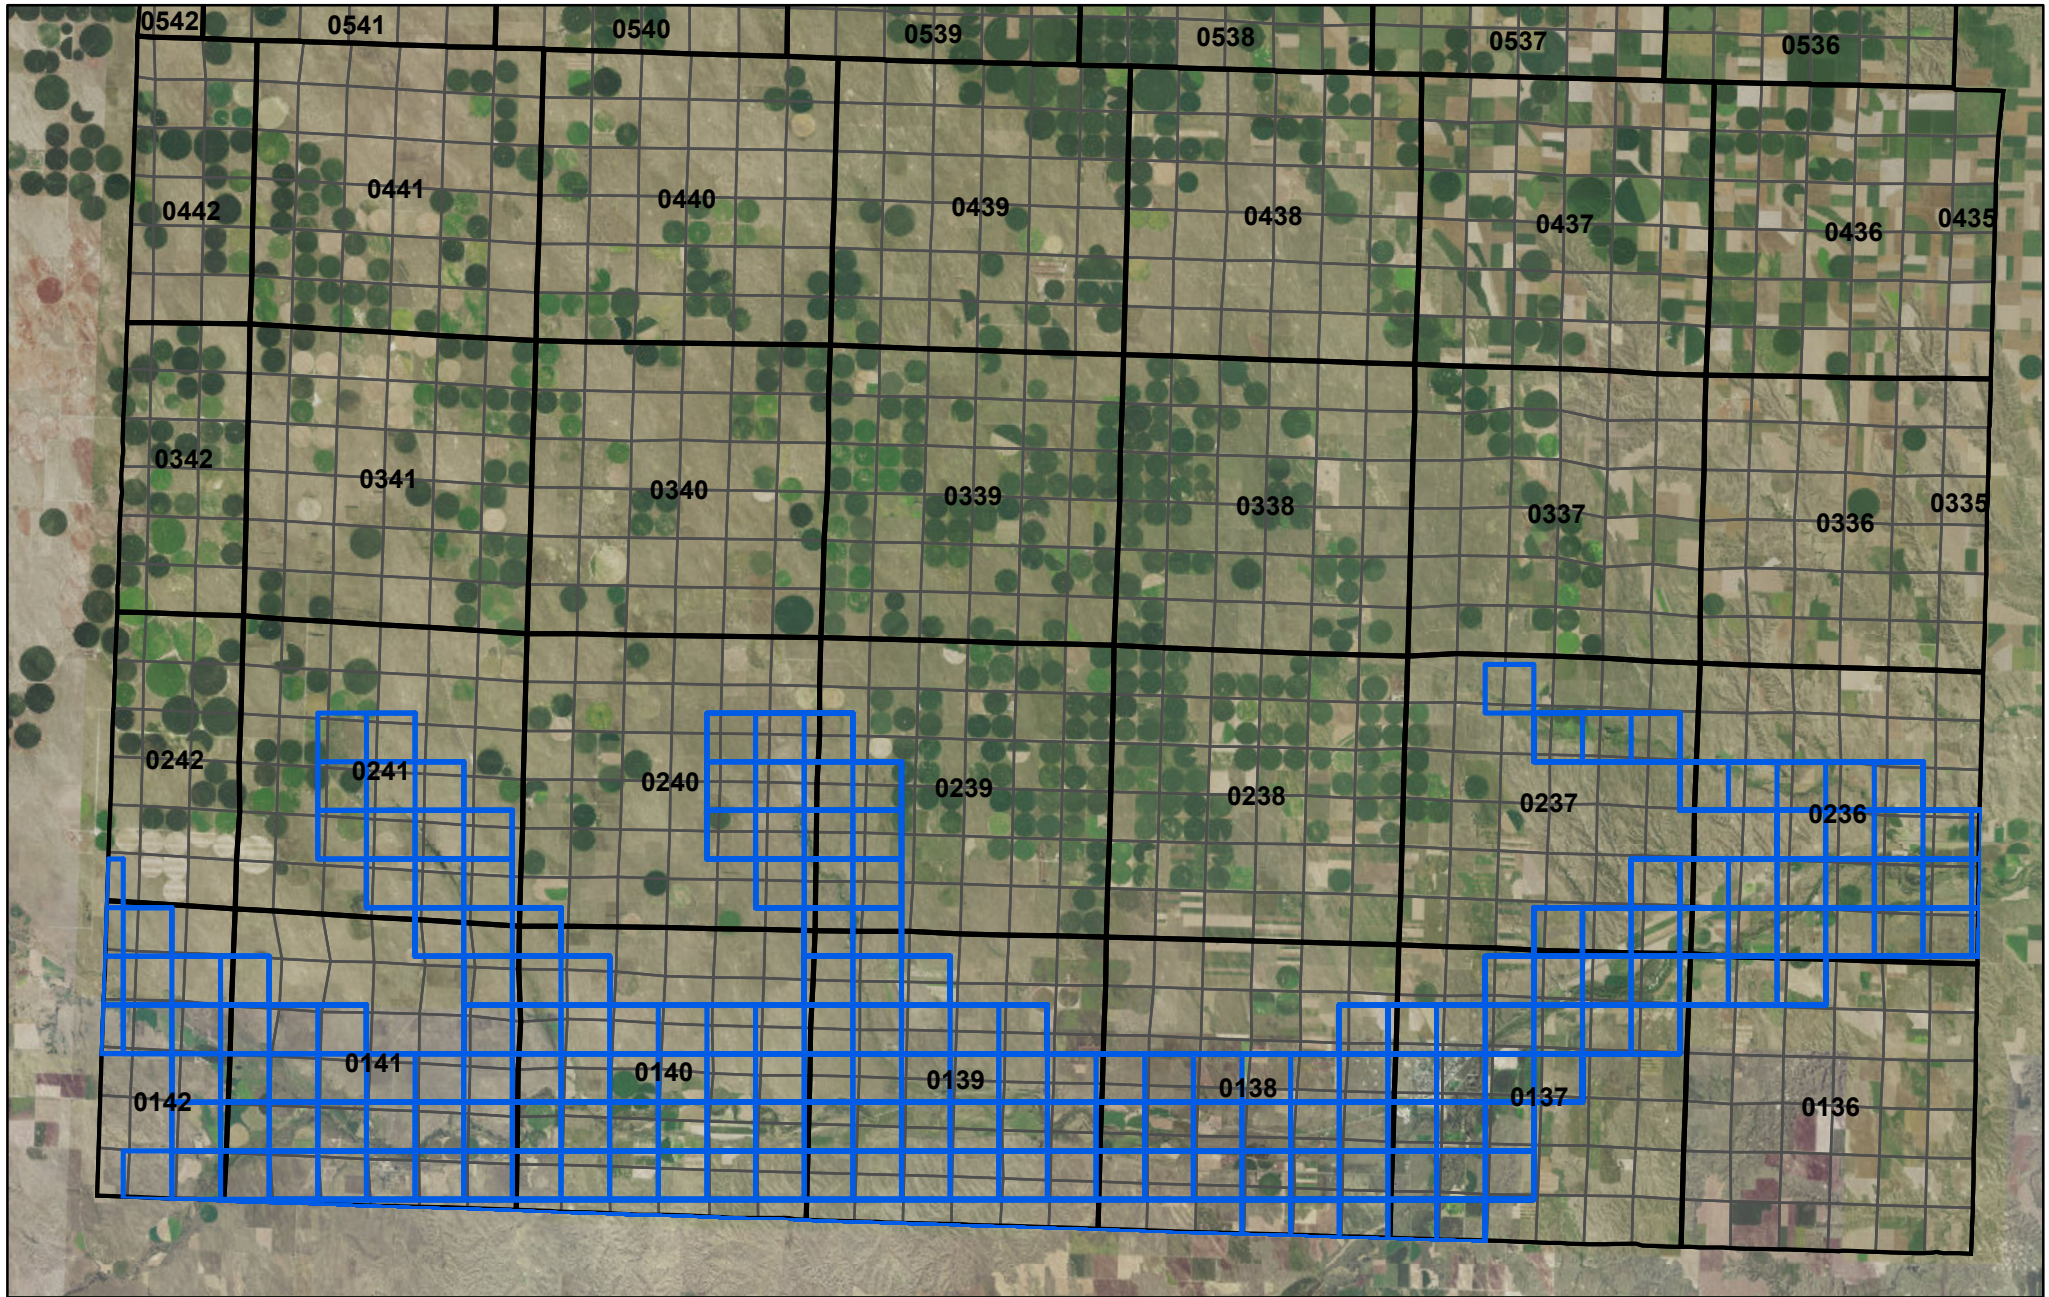

# Upper Republican NRD Rapid Response 10-5 Area Dundy County

**Legend**

 Rapid Response 10-5 Area